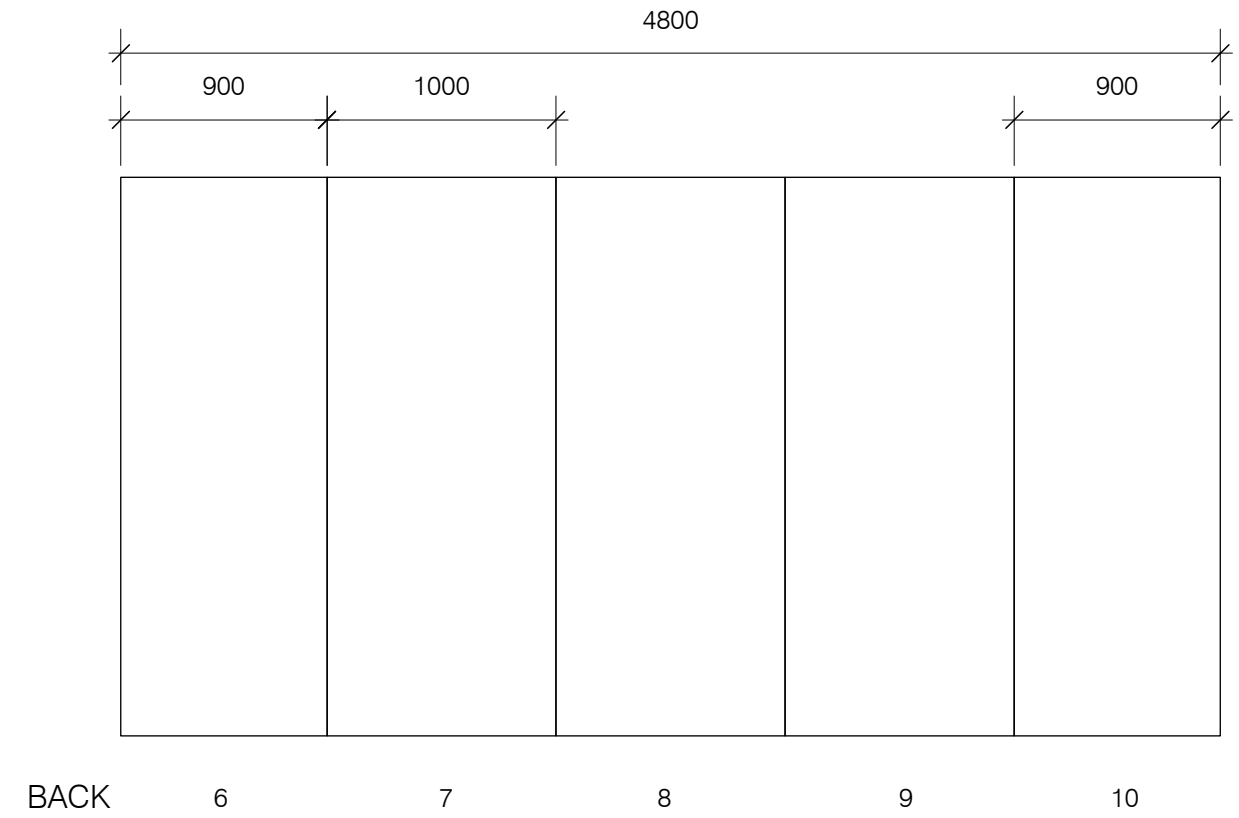

POD Flat Elevation - 2nd Floor

Unit 11
Princes Drive
Kenilworth
Warwickshire
CV8 2FD

TITLE	SCALE	
0376-Pod	1.33 @ A3	
VENUE	SHOW DATE	
Urbis Manchester	24-27/09/09	
DRAWN BY	REVISION	DATE
MH	01	23/07/09