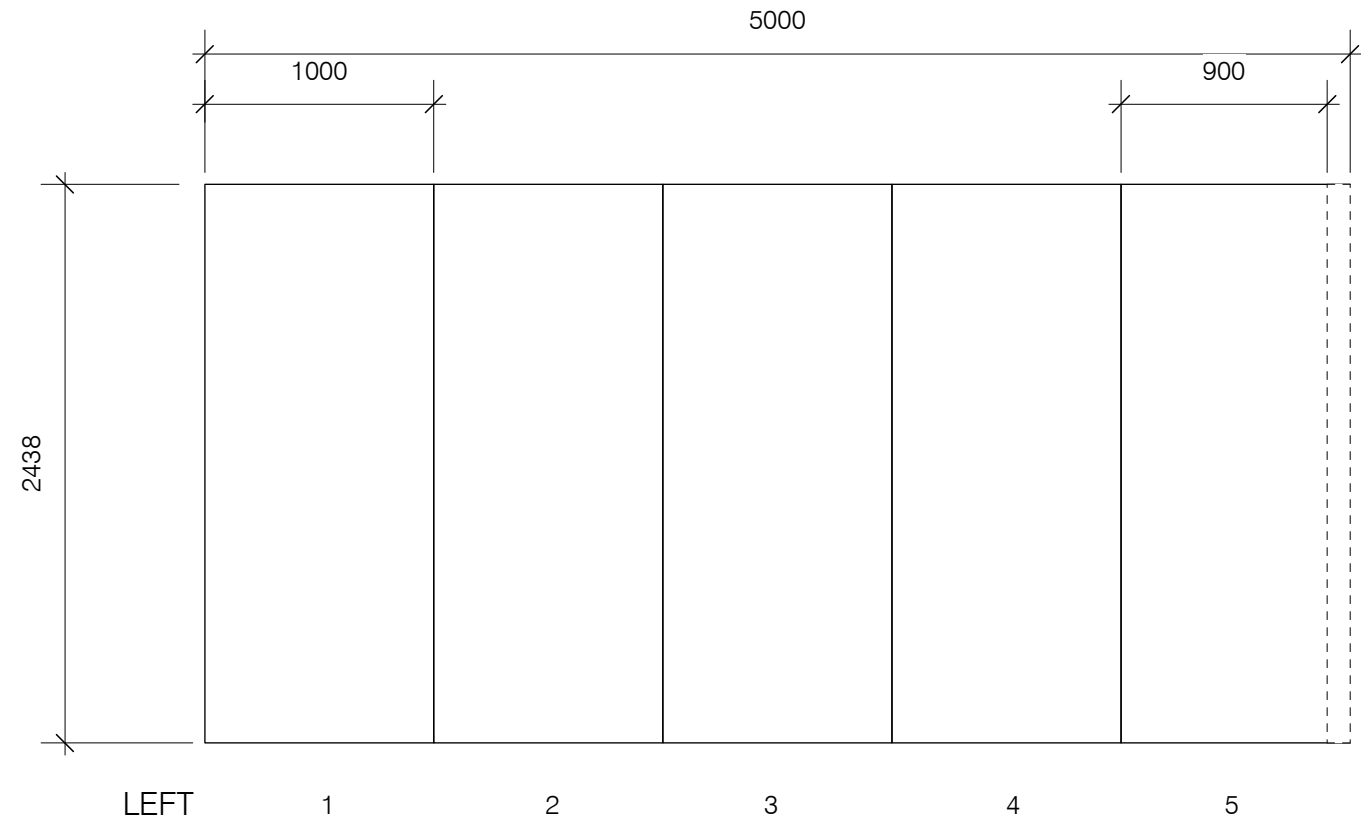

POD Flat Elevation - 2nd Floor

Unit 11
Princes Drive
Kenilworth
Warwickshire
CV8 2FD

TITLE	SCALE	
0376-Pod	1.33 @ A3	
VENUE	SHOW DATE	
Urbis Manchester	24-27/09/09	
DRAWN BY	REVISION	DATE
MH	01	23/07/09