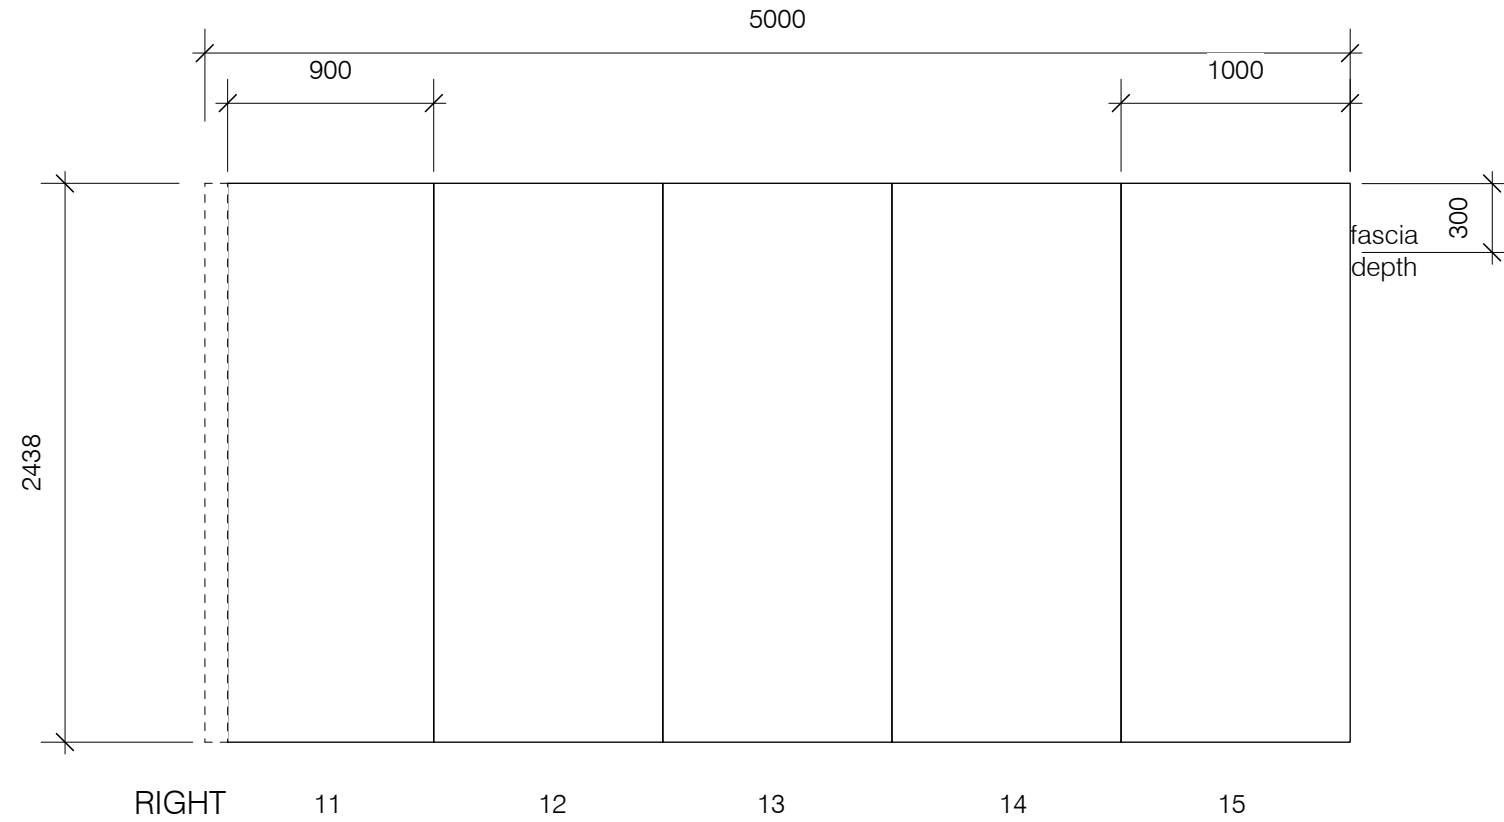

POD Flat Elevation - 2nd Floor

Unit 11
Princes Drive
Kenilworth
Warwickshire
CV8 2FD

TITLE	SCALE	
0376-Pod	1.33 @ A3	
VENUE	SHOW DATE	
Urbis Manchester	24-27/09/09	
DRAWN BY	REVISION	DATE
MH	01	23/07/09