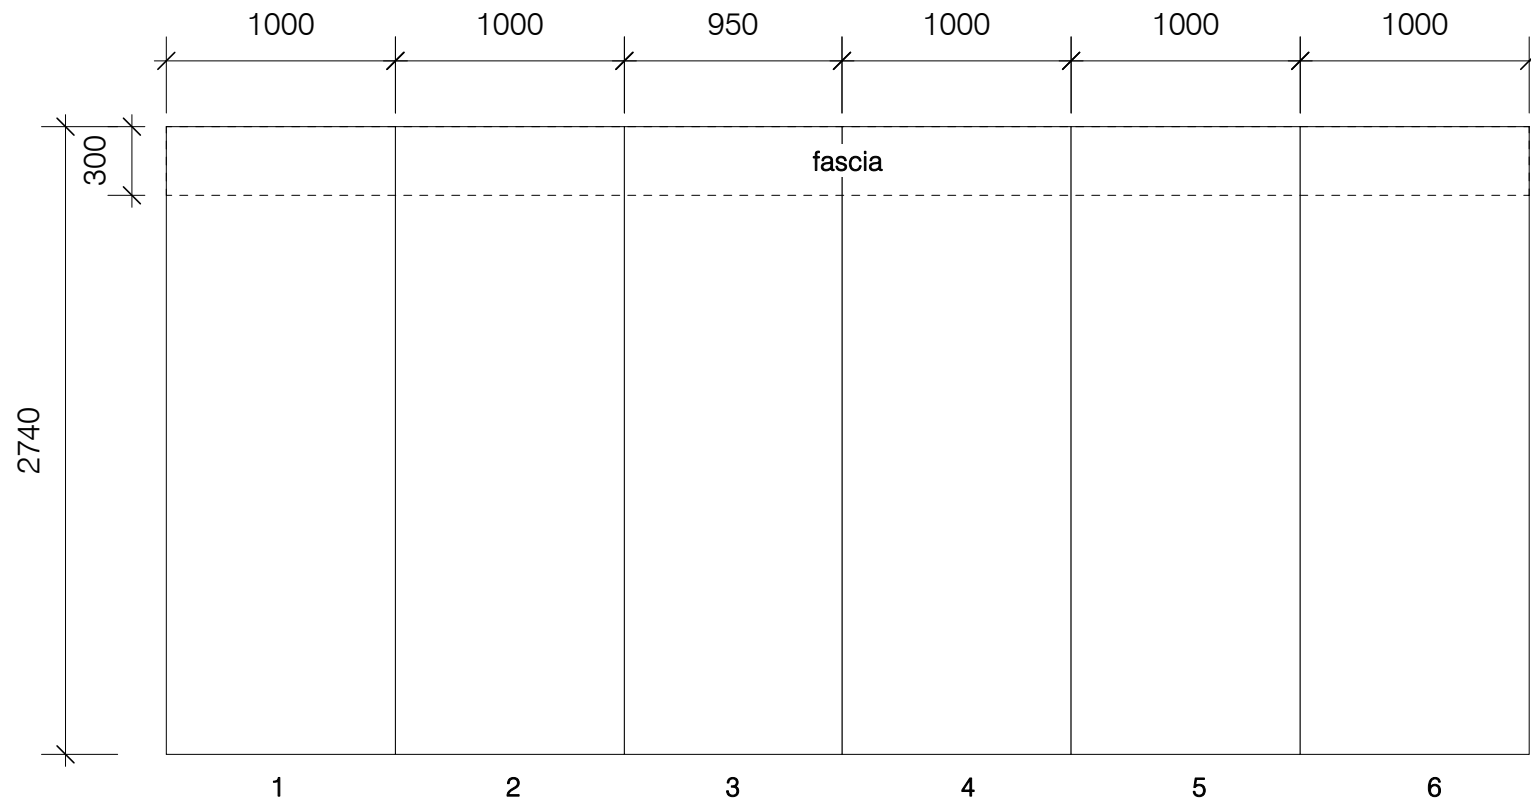

Buy Art Fair - traditional shell scheme, typical 3 x 3 booth

3d for illustration purposes only  
do not scale from this

Flat Elevation

Unit 11  
Princes Drive  
Kenilworth  
Warwickshire, CV8 2FD  
tel. 01926 865000

TITLE	SCALE	
240-Buy Art Fair 2008	1.33 @ A3	
VENUE	SHOW DATE	
Manchester Central	9-12/10/08	
DRAWN BY	REVISION	DATE
MH	01	22/08/08

All designs remain the property of Blake Exhibitions