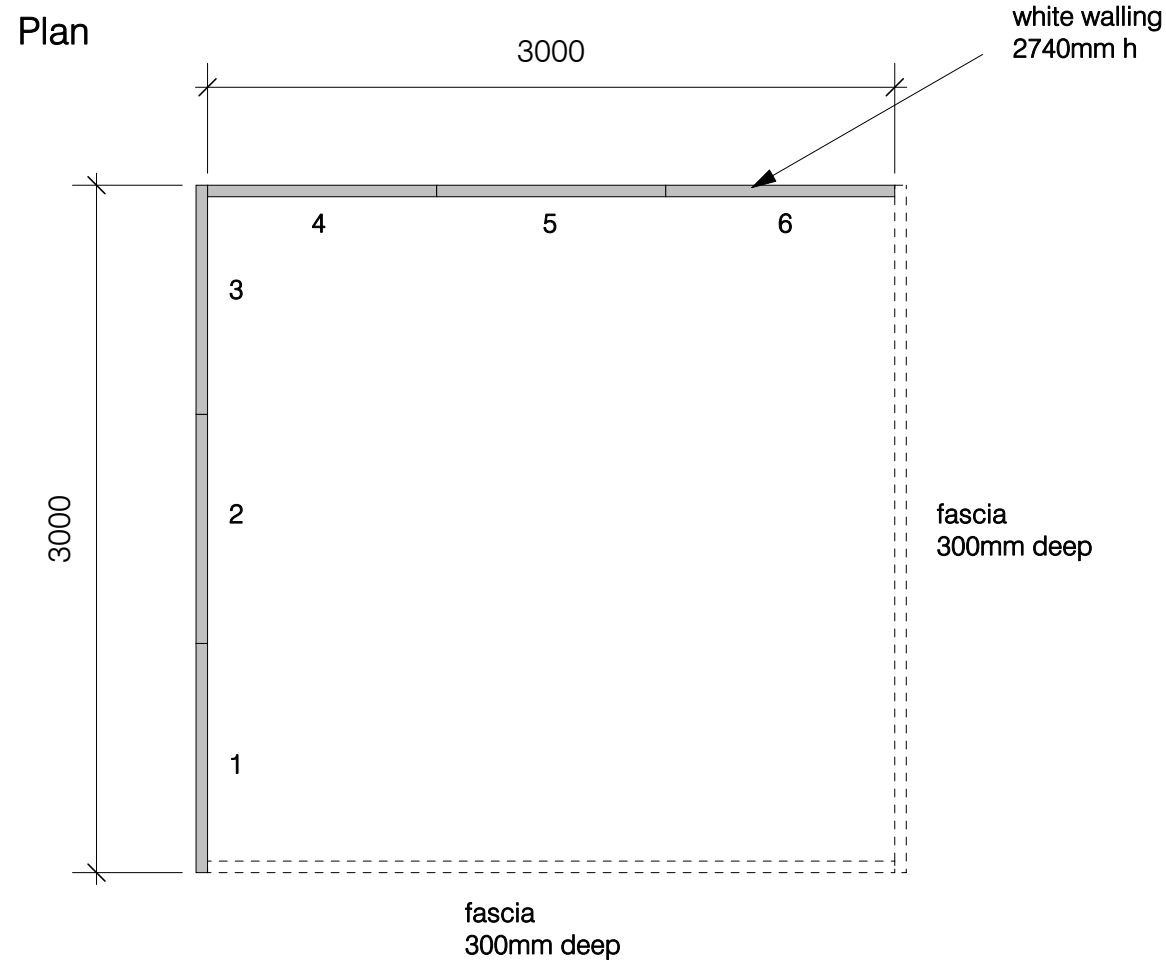

Buy Art Fair - traditional shell scheme, typical 3 x 3 booth

3d for illustration purposes only  
do not scale from this

Flat Elevation

Unit 11  
Princes Drive  
Kenilworth  
Warwickshire, CV8 2FD  
tel. 01926 865000

TITLE	SCALE	
240-Buy Art Fair 2008	1.33 @ A3	
VENUE	SHOW DATE	
Manchester Central	9-12/10/08	
DRAWN BY	REVISION	DATE
MH	01	22/08/08

All designs remain the property of Blake Exhibitions